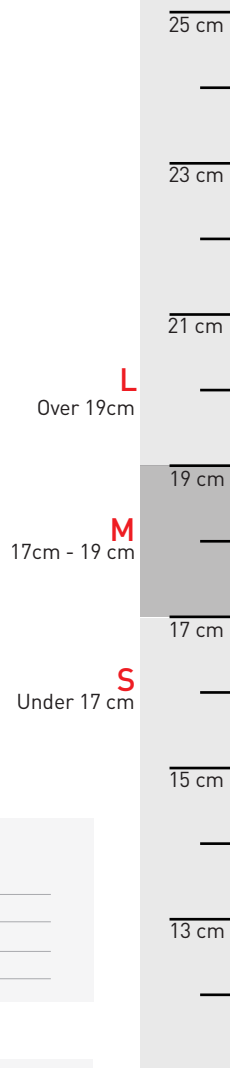

17° neutral tilt for optimal comfort and control

Available for both right- and left-handed users

Top: Open hand relaxed posture  
Bottom: Precision mode

## Button Functions

Contour Mouse has five buttons, including a proper, full-size third (middle click) button. The three buttons on top are elongated so that your fingers can rest and click without having to flex.

## Find Your Size

Your hand should be able to rest upon the Contour Mouse and support your full palm from underneath. To find your perfect size, you should measure the length from the tip of the middle finger to the first crease of the wrist.

Length	Your Size	Left	Right
Over 19 cm	L	•	•
17-19 cm	M	•	•
Under 17 cm	S		•